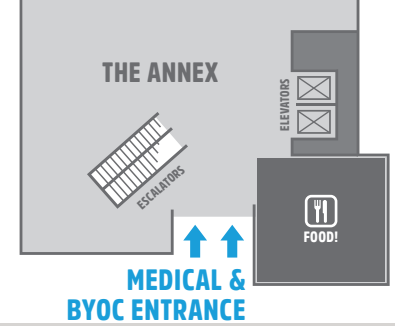

7TH AVENUE

THIS WAY TO SHERATON HOTEL

Entrance: 1400 6th Street
**WILL CALL/BADGE PICK UP
& VACCINE VERIFICATION STATION**

8TH AVENUE

PIKE STREET

PIKE STREET

7TH AVENUE

8TH AVENUE

WEST
SEATTLE, WASHINGTON

HOW TO GET INTO THE SCC

To get into the Seattle Convention Center every morning follow the arrows to the entrance on Convention Place.

UNION STREET