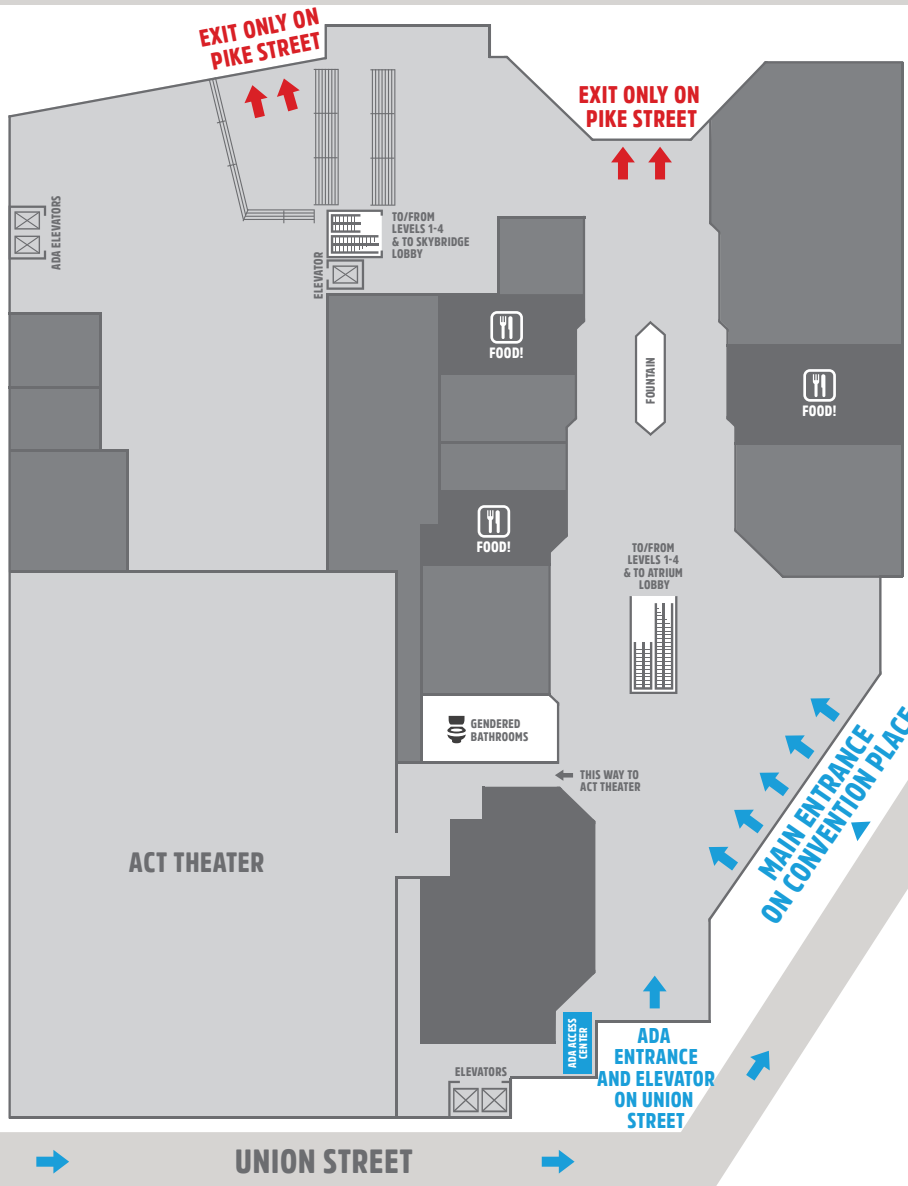

7TH AVENUE

THIS WAY TO SHERATON HOTEL

Entrance: 1400 6th Street
**WILL CALL/BADGE PICK UP
& VACCINE VERIFICATION STATION**

8TH AVENUE

PIKE STREET

PIKE STREET

7TH AVENUE

8TH AVENUE

WEST
SEATTLE, WASHINGTON

HOW TO GET INTO THE SCC

To get into the Seattle Convention Center every morning follow the arrows to the entrance on Convention Place.

UNION STREET